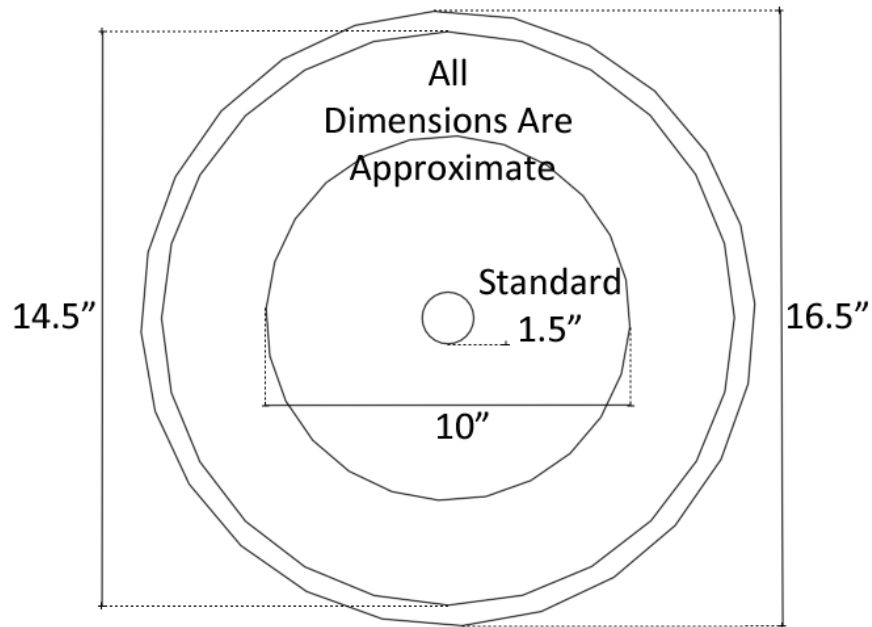

Description:

- Copper
- Drop-In or Undermount
- Use standard 1.5" drain
- Clean with mild soap
No abrasive chemicals

Available Finishes:

- DB** Dark Bronze
- WC** Weathered Copper
- PN** Polished Nickel
- SN** Satin Nickel
- PW** Pewter

Available Drains:

- D004** Grid Strainer
- D005** Lift and Turn
- D006** Pop-up w/ lift rod
- D101-** Decorative Drains
- D604**

DIMENSIONS WILL VARY. DO NOT use this sheet as a guide for countertop cuts.